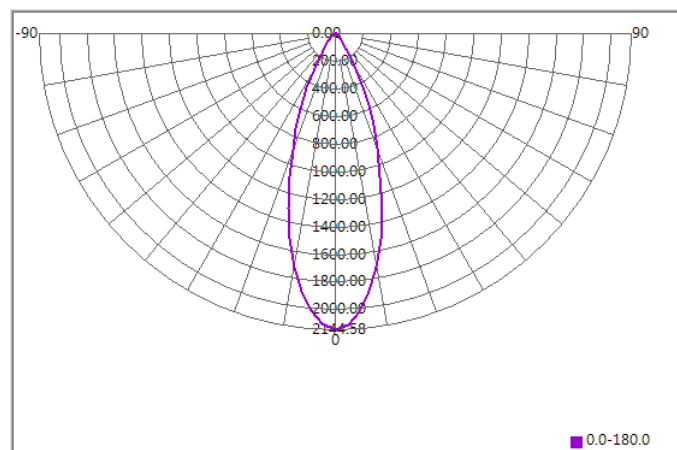

Optical Characteristics

Model Number	CKO-CH15-092043-2501		"H" definition LES CoB
LED	CLU 038		
LES / LED Size	Φ 14.5 mm		
FWHM (D50)	35°		
Field Angle (D10)	64°		
H (distance)	3.65 mm		
Dimension	Φ =92 mm, Thickness=43 mm		
Luminous Flux	2629 lm	Measured @25W	
Material	PC / UL94V2		

cd/klm