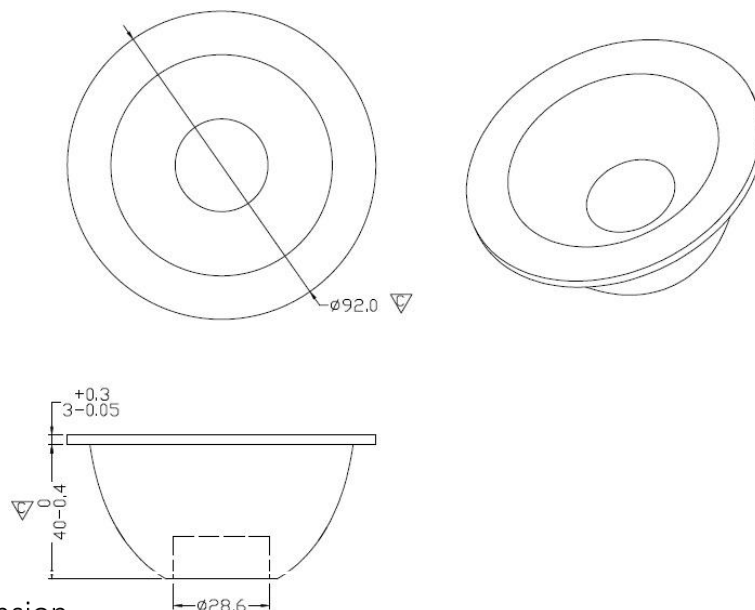

- C. Identity Code
- D. Lens / Fixture Size  
Ex: 075026=Φ75mm / Thickness=26mm (round up)
- C. Serial Numbers

The lens datasheet is applicable for **Citizen LED**, that manufactured by Chun Kuang Optics Corp.

### ✓ Dimensions (mm) : Φ92 x 43

▽:Critical Dimension

## Optical Characteristics

Model Number	CKO-CH15-092043-2501	<p>"H" definition</p>	
LED	<b>CLU 720</b>		
LES / LED Size	Φ 11 mm		
FWHM (D50)	34°		
Field Angle (D10)	62°		
H (distance)	3.65 mm		
Dimension	Φ =92 mm, Thickness=43 mm		
Luminous Flux	3275 lm		Measured @ 39.0 W
Material	PC / UL94V2		

## Optical Characteristics

Model Number	CKO-CH15-092043-2501		<p>"H" definition</p> 
LED	<b>CLU 730</b>		
LES / LED Size	Φ 13 mm		
FWHM (D50)	36°		
Field Angle (D10)	64°		
H (distance)	3.65 mm		
Dimension	Φ =92 mm, Thickness=43 mm		
Luminous Flux	4504 lm	Measured @64.4W	
Material	PC / UL94V2		