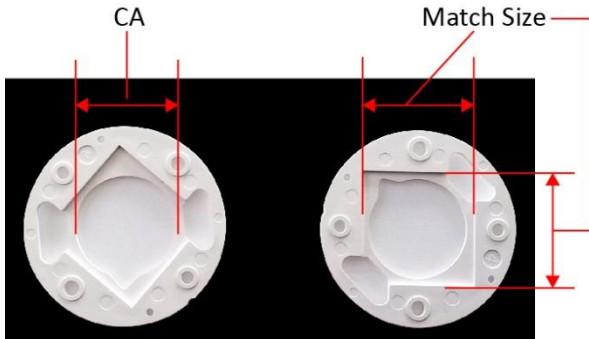

## Optical Characteristics

Model Number	CKO-CH15-092043-2501		<p>"H" definition</p> 
LED	<b>CLU 730</b>		
LES / LED Size	Φ 13 mm		
FWHM (D50)	36°		
Field Angle (D10)	64°		
H (distance)	3.65 mm		
Dimension	Φ =92 mm, Thickness=43 mm		
Luminous Flux	4504 lm	Measured @64.4W	
Material	PC / UL94V2		

## Optical Characteristics

Model Number	CKO-CH15-092043-2501		<p>"H" definition</p> <p>LES CoB</p>
LED	CLU 038		
LES / LED Size	Φ 14.5 mm		
FWHM (D50)	35°		
Field Angle (D10)	64°		
H (distance)	3.65 mm		
Dimension	Φ =92 mm, Thickness=43 mm		
Luminous Flux	2629 lm	Measured @25W	
Material	PC / UL94V2		

## Illuminance At Distances

## Lens Accessories - CoB Holder

Example of LES Area & LED Size Dimension Locations

Product Model	Match Size (mm)	CA (mm)	Material	Applicability
CKO-HC13-131311-6416	13.8 x 13.8	Φ 11.6	PBT	<b>Citizen CLL020</b>
CKO-HC13-191917-6417	19.3 x 19.3	Φ 17.4	PBT	<b>Citizen CLL030</b>
CKO-HC13-282824-6418	28.3 x 28.3	Φ 24.9	PBT	<b>Citizen CLL040</b>