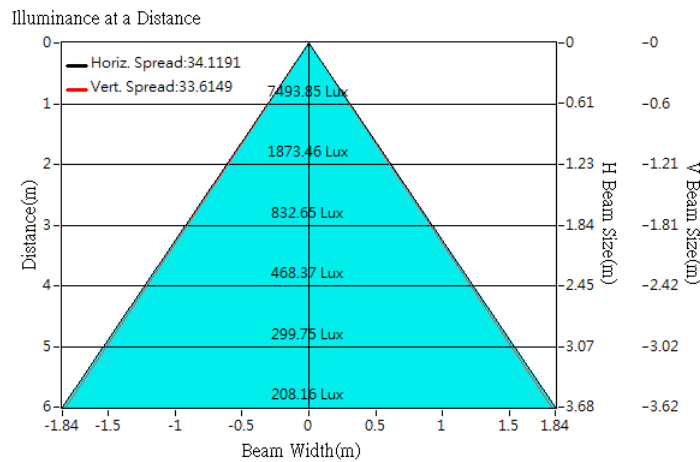

### ✓ Dimensions (mm) : Φ92 x 43

▽:Critical Dimension

## Optical Characteristics

Model Number	CKO-CH15-092043-2501	<p>"H" definition</p>	
LED	<b>CLU 720</b>		
LES / LED Size	Φ 11 mm		
FWHM (D50)	34°		
Field Angle (D10)	62°		
H (distance)	3.65 mm		
Dimension	Φ =92 mm, Thickness=43 mm		
Luminous Flux	3275 lm		Measured @ 39.0 W
Material	PC / UL94V2		

## Optical Characteristics

Model Number	CKO-CH15-092043-2501		<p>"H" definition</p> 
LED	<b>CLU 730</b>		
LES / LED Size	Φ 13 mm		
FWHM (D50)	36°		
Field Angle (D10)	64°		
H (distance)	3.65 mm		
Dimension	Φ =92 mm, Thickness=43 mm		
Luminous Flux	4504 lm	Measured @64.4W	
Material	PC / UL94V2		