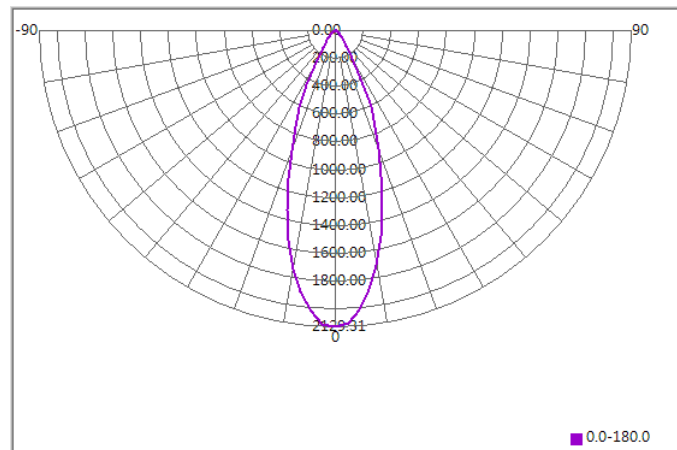

Optical Characteristics

Model Number	CKO-CH15-092043-2501		"H" definition
LED	CLU 730		
LES / LED Size	Φ 13 mm		
FWHM (D50)	36°		
Field Angle (D10)	64°		
H (distance)	3.65 mm		
Dimension	Φ =92 mm, Thickness=43 mm		
Luminous Flux	4504 lm	Measured @64.4W	
Material	PC / UL94V2		

cd/klm