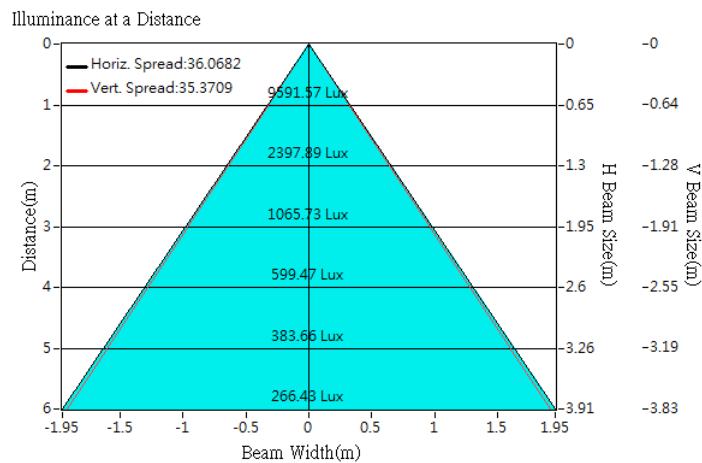

Illuminance At Distances