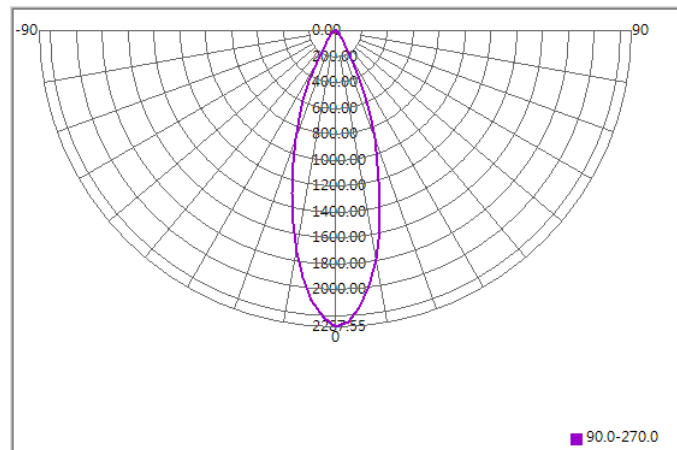

Optical Characteristics

Model Number	CKO-CH15-092043-2501	"H" definition	
LED	CLU 720		
LES / LED Size	Φ 11 mm		
FWHM (D50)	34°		
Field Angle (D10)	62°		
H (distance)	3.65 mm		
Dimension	Φ =92 mm, Thickness=43 mm		
Luminous Flux	3275 lm		Measured @ 39.0 W
Material	PC / UL94V2		

cd/klm