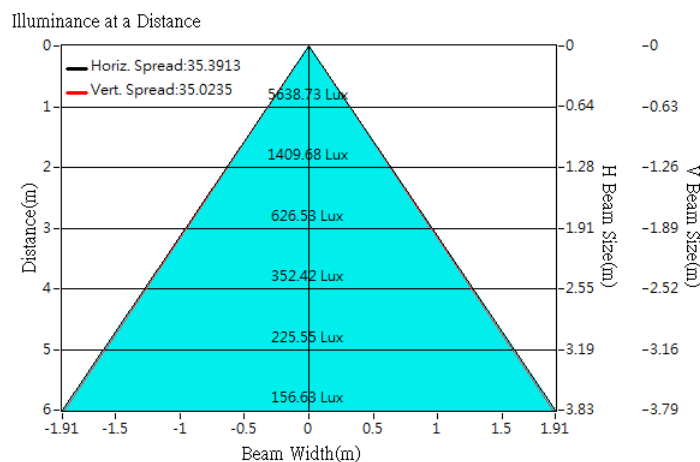

Illuminance At Distances