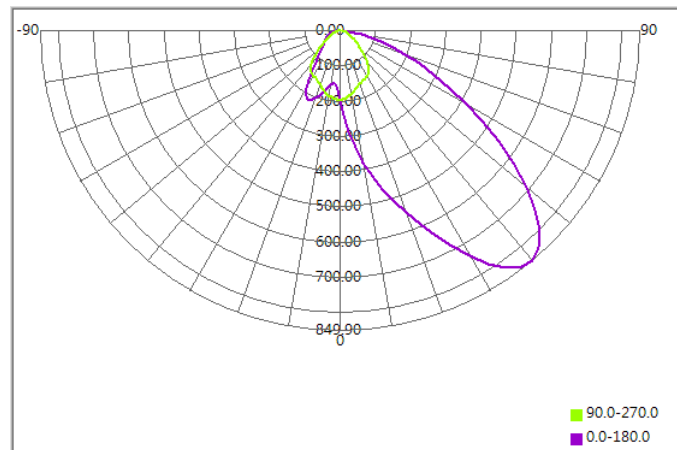

- C. Identity Code
- D. Lens / Fixture Size
Ex: 075026=Φ75mm / Thickness=26mm (round up)
- C. Serial Numbers

The lens datasheet is applicable for **Citizen LED**, that manufactured by Chun Kuang Optics Corp.

✓ Dimensions (mm) : Φ45x16.6

▽:Critical Dimension

Optical Characteristics

Part Number	CKO-CW18-045017-0541		<p>"H" definition</p> 
LED	CLU 028		
LES / LED Size	Φ 9.8 mm		
FWHM (D50)	46°x119°		
H (distance)	2.5 mm		
Dimension	Φ =45 mm, Thickness=16.6 mm		
Luminous Flux	1468 lm	Measured @ 12.3 W	
Material	PC / UL94V2		

cd/klm

Illuminance At Distances