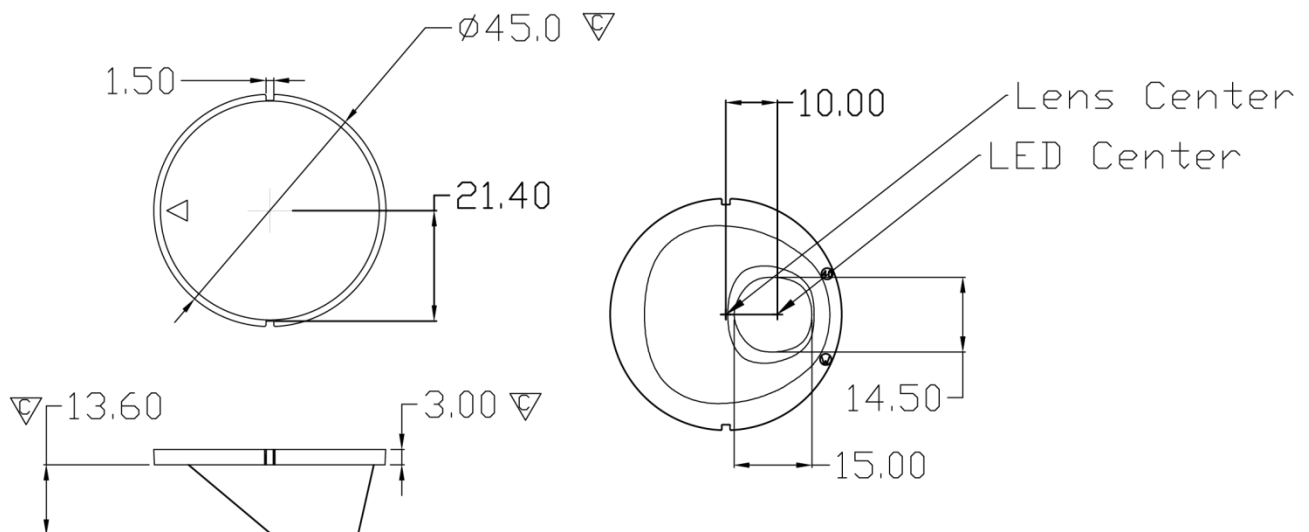

Product Part Number

CKO - CW18 - 045017 - 0541

✓ Model Number Definitions

CKO-XXXX-XXXXXX-XXXX

- A. Chun Kuang Optics Corp. Product
- B. Product Type: product abbreviation
Ex:
MX→Multi 33 in 1
SW→Single Wall Washer
CW→Wall Washer for CoB LED
HC→Holder for CoB LED

- C. Identity Code
- D. Lens / Fixture Size
Ex: 075026=Φ75mm / Thickness=26mm (round up)
- C. Serial Numbers

The lens datasheet is applicable for **Citizen LED**, that manufactured by Chun Kuang Optics Corp.

✓ Dimensions (mm) : Φ45x16.6

▽:Critical Dimension

Optical Characteristics

Part Number	CKO-CW18-045017-0541		<p>"H" definition</p> 
LED	CLU 028		
LES / LED Size	Φ 9.8 mm		
FWHM (D50)	46°x119°		
H (distance)	2.5 mm		
Dimension	Φ =45 mm, Thickness=16.6 mm		
Luminous Flux	1468 lm	Measured @ 12.3 W	
Material	PC / UL94V2		