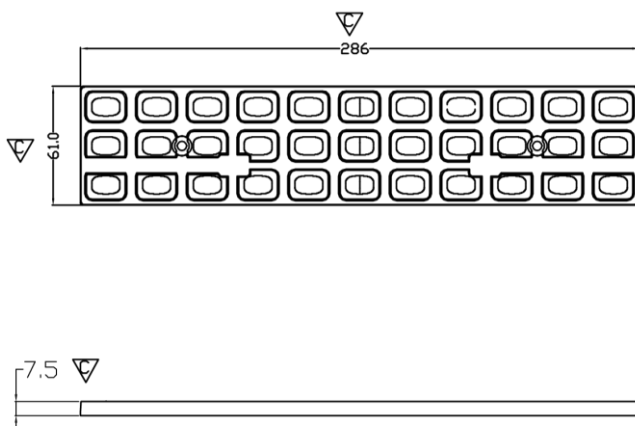

Product Model Number

CKO-MX16-286061-3311

✓ Model Number Definitions

CKO-XXXX-XXXXXX-XXXX

(A)

(B)

(C)

(D)

(E)

- A. Chun Kuang Optics Corp. Product
- B. Product Type: product abbreviation
Ex:
MX→Multi 33 in 1
SW→Single Wall Washer
CS→Soft Shading for CoB LED
HC→Holder for CoB LED

- C. Identity Code
- D. Lens / Fixture Size
Ex: 075026=Φ75mm / Thickness=26mm (round up)
- E. Serial Numbers

The lens datasheet is applicable for **Osram LED**, that manufactured by Chun Kuang Optics Corp.

✓ Dimensions (mm) : 286 x 61 x 9.1

▽:Critical Dimension

Optical Characteristics

Model Number	CKO-MX16-286061-3311	
LED	Duris S5	
LES / LED Size	3.0 x 3.0 mm	
FWHM (D50)	97°x134°	
Field Angle (D10)	165°x171°	
Dimension	wxh =286 x 61 mm, Thickness=9.1 mm	
Luminous Flux	2959 lm	Measured @ 30.8 W
Material	PC / UL94V2	