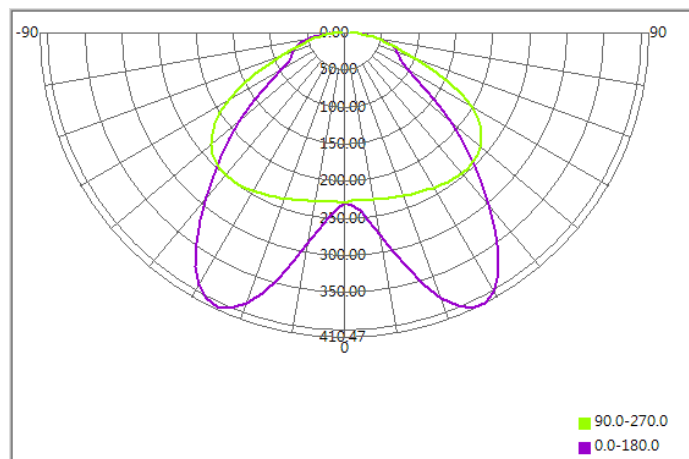

(E)

- A. Chun Kuang Optics Corp. Product
- B. Product Type: product abbreviation
Ex:
MX→Multi 33 in 1
SW→Single Wall Washer
CS→Soft Shading for CoB LED
HC→Holder for CoB LED

- C. Identity Code
- D. Lens / Fixture Size
Ex: 075026=Φ75mm / Thickness=26mm (round up)
- E. Serial Numbers

The lens datasheet is applicable for **Osram LED**, that manufactured by Chun Kuang Optics Corp.

✓ Dimensions (mm) : 286 x 61 x 9.1

▽:Critical Dimension

Optical Characteristics

Model Number	CKO-MX16-286061-3311	
LED	Duris S5	
LES / LED Size	3.0 x 3.0 mm	
FWHM (D50)	97°x134°	
Field Angle (D10)	165°x171°	
Dimension	wxh =286 x 61 mm, Thickness=9.1 mm	
Luminous Flux	2959 lm	Measured @ 30.8 W
Material	PC / UL94V2	

cd/klm

Illuminance At Distances