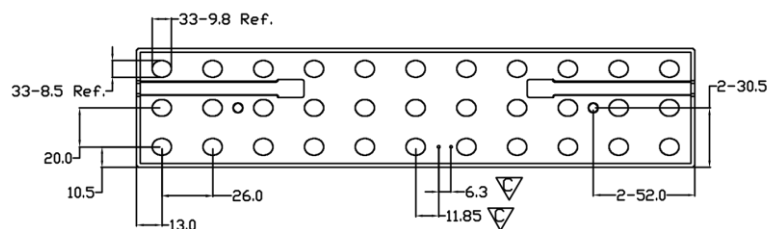

(E)

- A. Chun Kuang Optics Corp. Product
- B. Product Type: product abbreviation
Ex:
MX→Multi 33 in 1
SW→Single Wall Washer
CS→Soft Shading for CoB LED
HC→Holder for CoB LED

- C. Identity Code
- D. Lens / Fixture Size
Ex: 075026=Φ75mm / Thickness=26mm (round up)
- E. Serial Numbers

The lens datasheet is applicable for **Osram LED**, that manufactured by Chun Kuang Optics Corp.

✓ Dimensions (mm) : 286 x 61 x 9.1

▽:Critical Dimension

Optical Characteristics

Model Number	CKO-MX16-286061-3311	
LED	Duris S5	
LES / LED Size	3.0 x 3.0 mm	
FWHM (D50)	97°x134°	
Field Angle (D10)	165°x171°	
Dimension	wxh =286 x 61 mm, Thickness=9.1 mm	
Luminous Flux	2959 lm	Measured @ 30.8 W
Material	PC / UL94V2	